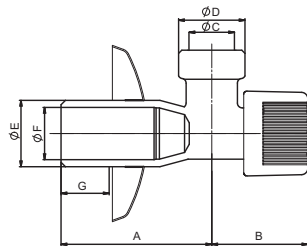

Art. S.0045 RUBINETTO PER LAVATRICI BALL COCK FOR WASHING-MACHINES

Rubinetto a sfera per lavatrice in ottone cromato, completo di rosone.
Ball bib cock for washing-machines in chrome-plated brass, equipped with lock shield.

SIZE	1/2"								
A mm	47								
B mm	30								
øC mm	14,2								
øD	1/2"								
øE	1/2"								
øF mm	16,3								
G mm	15